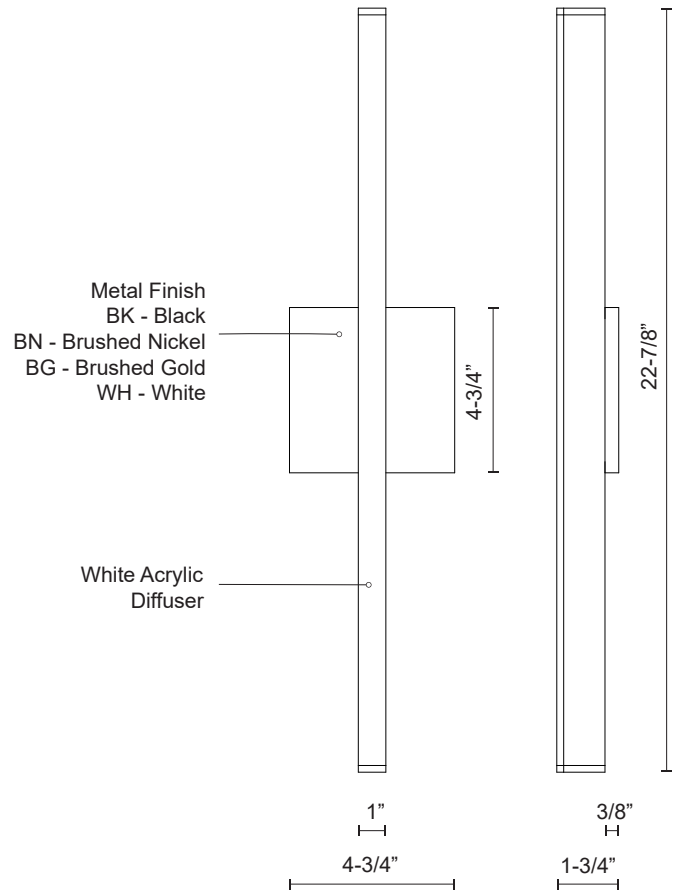

VEGA WS10324

WALL

PROJECT

WS10324-BK
Black

WS10324-BG
Brushed Gold

WS10324-BN
Brushed Nickel

WS10324-WH
White

SPECIFICATION DETAILS

Fixture Dimensions	W1" x H22-7/8" x E1-3/4"
Light Source	AC LED Module
Wattage	16W
Total Lumens	1200lm
Delivered Lumens	BK-585lm; BN-755lm; WH-832lm;
Voltage	120V
Color Temperature	3000K
CRI (Ra)	90CRI
Optional Color Temps	2700K - 5000K Available, Minimum Order Quantities Apply
LED Rated Life	50,000 hours
Dimming	100% - 10%, ELV Dimmer (Not Included)
Diffuser Details	White Acrylic Diffuser
ADA Compliant	Yes
Location	Dry
Illumination Direction	Fontlight Illumination
Mounting Style	All Orientation; Wall;
CEC Title 24 JA8	Yes, JA8-2022
Canopy Dimensions	W4-3/4" x H4-3/4" x E3/8"
Paint Finish	BG01; BK02; BN02; WH02;

* For custom options, consult factory for details.

* For warranty information, please visit www.kuzcolighting.com/warranty

DESCRIPTION

Slim state-of-the-art linear LED wall sconce brings sophistication to any room it is installed in. Available in black, brushed nickel, brushed gold and white metal finishes with full length linear frosted acrylic diffuser which when lit diffuses the light evenly into the room. Provided with our powerful 120V AC LED technology. Available in two different sizes and matching pendants see series for more details.